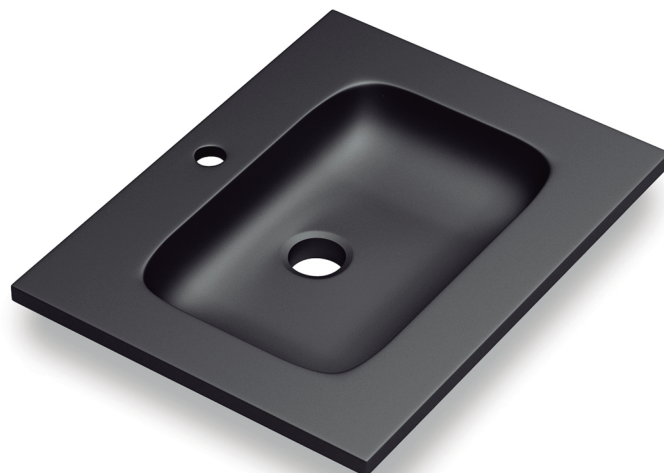

DAX

DAX-MASAI032418

BASINS SERIES

www.daxib.com

FEATURES

- Black Finish
- Rectangular Shape
- Pop Up drain not included (available)
- Made in Europe
- Single Bowl